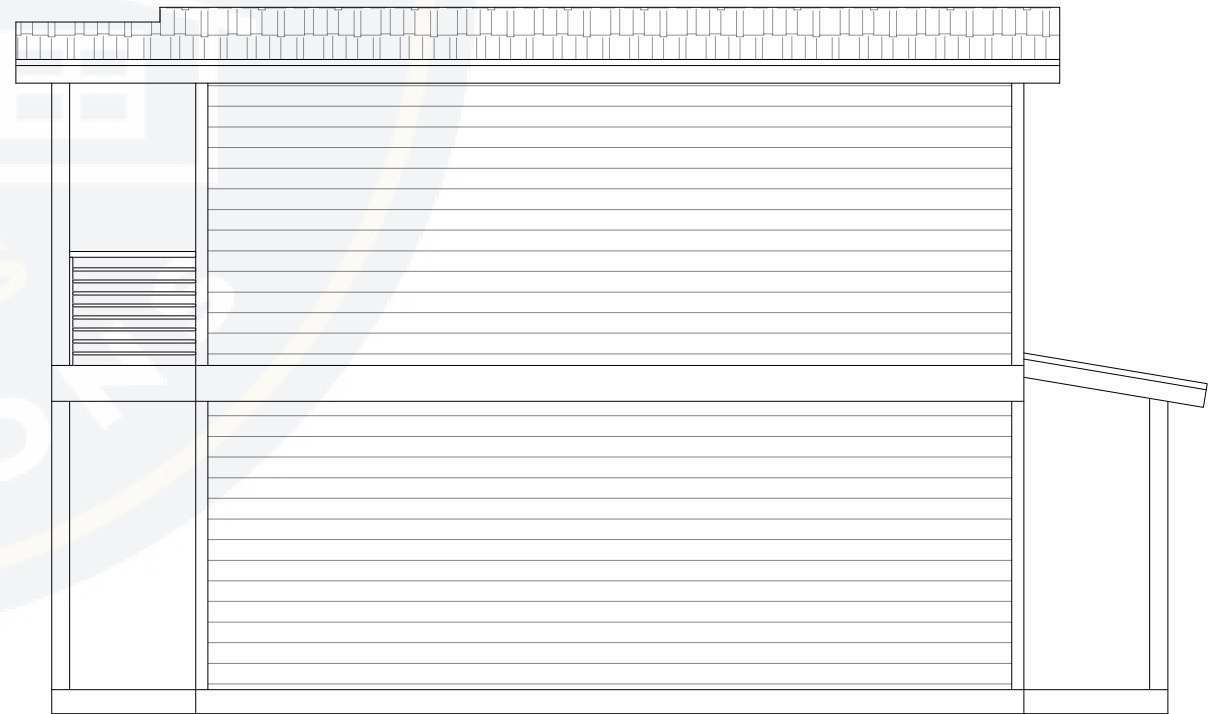

○ FRONT ELEVATION
SCALE: 3/16" = 1'-0"

○ RIGHT ELEVATION
SCALE: 3/16" = 1'-0"

○ REAR ELEVATION
SCALE: 3/16" = 1'-0"

○ LEFT ELEVATION
SCALE: 3/16" = 1'-0"