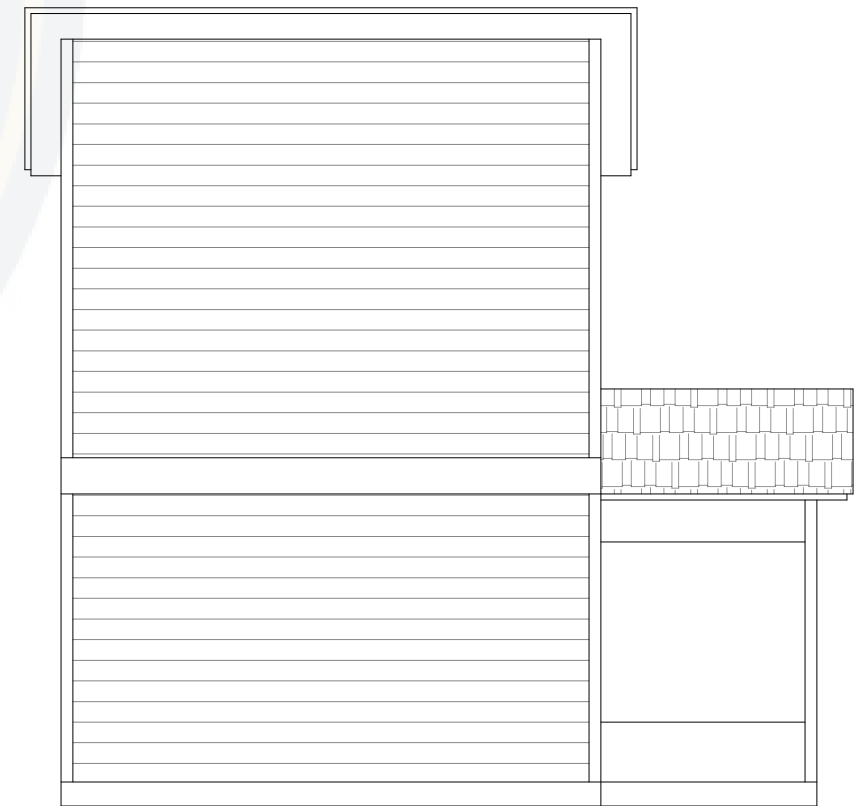

○ FRONT ELEVATION
SCALE: 3/16" = 1'-0"

○ RIGHT ELEVATION
SCALE: 3/16" = 1'-0"

○ REAR ELEVATION
SCALE: 3/16" = 1'-0"

○ LEFT ELEVATION
SCALE: 3/16" = 1'-0"