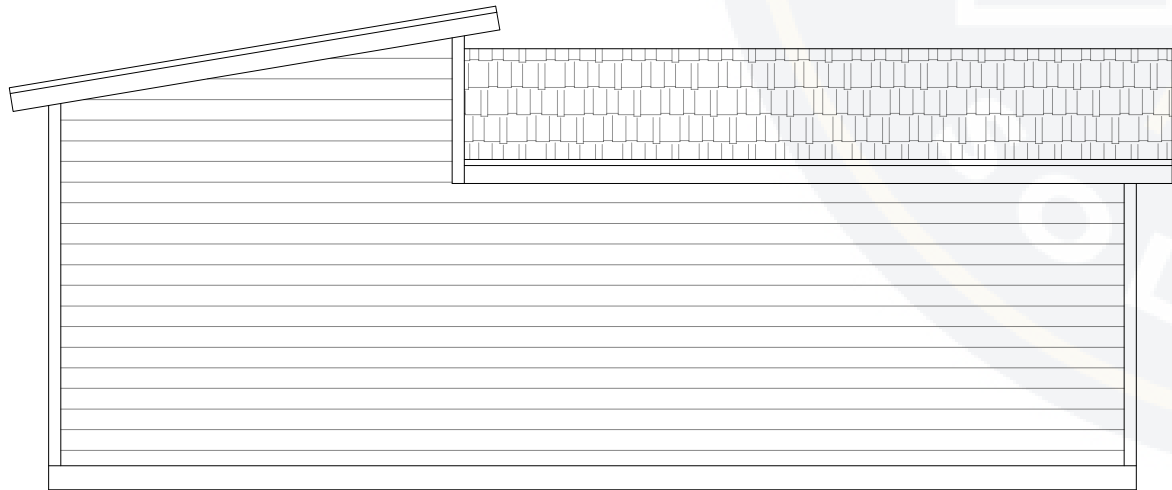

○ FRONT ELEVATION
SCALE: 3/16" = 1'-0"

○ RIGHT ELEVATION
SCALE: 3/16" = 1'-0"

○ REAR ELEVATION
SCALE: 3/16" = 1'-0"

○ LEFT ELEVATION
SCALE: 3/16" = 1'-0"