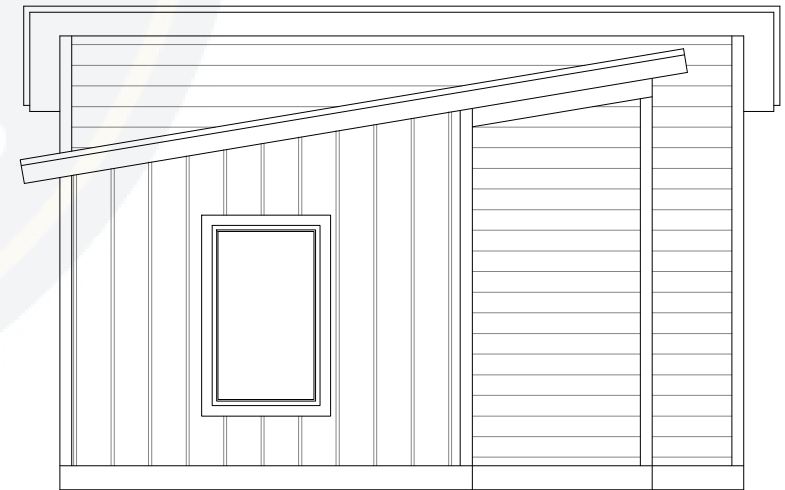

○ FRONT ELEVATION
SCALE: 3/16" = 1'-0"

○ RIGHT ELEVATION
SCALE: 3/16" = 1'-0"

○ REAR ELEVATION
SCALE: 3/16" = 1'-0"

○ LEFT ELEVATION
SCALE: 3/16" = 1'-0"