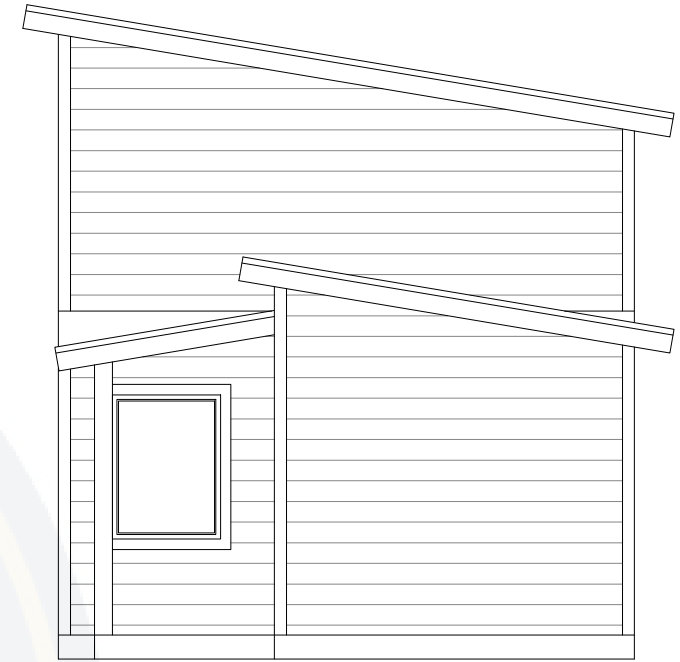

○ FRONT ELEVATION
SCALE: 3/16" = 1'-0"

○ RIGHT ELEVATION
SCALE: 3/16" = 1'-0"

○ REAR ELEVATION
SCALE: 3/16" = 1'-0"

○ LEFT ELEVATION
SCALE: 3/16" = 1'-0"