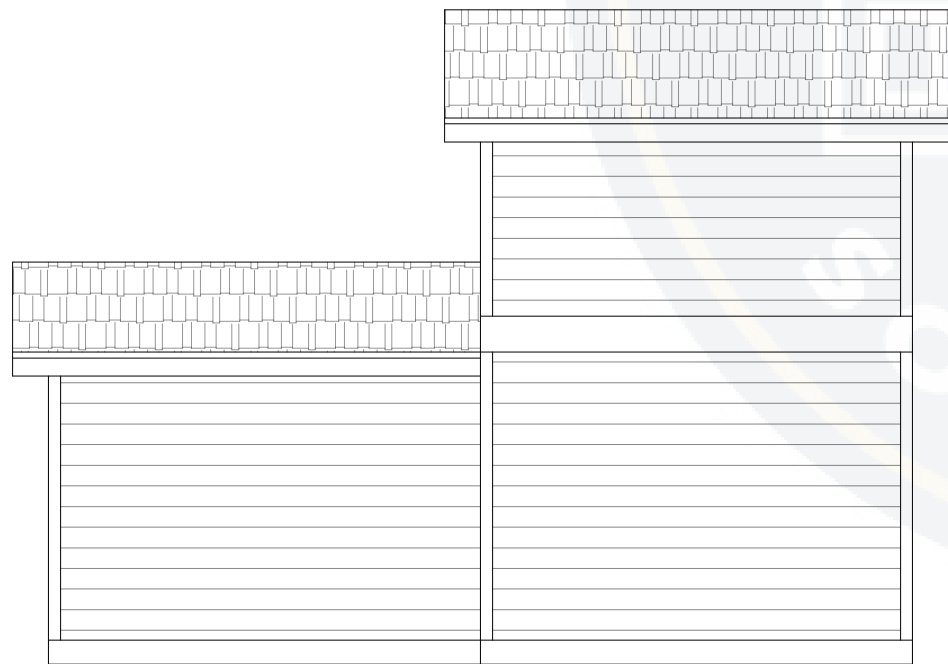

○ FRONT ELEVATION
SCALE: 3/16" = 1'-0"

○ RIGHT ELEVATION
SCALE: 3/16" = 1'-0"

○ REAR ELEVATION
SCALE: 3/16" = 1'-0"

○ LEFT ELEVATION
SCALE: 3/16" = 1'-0"