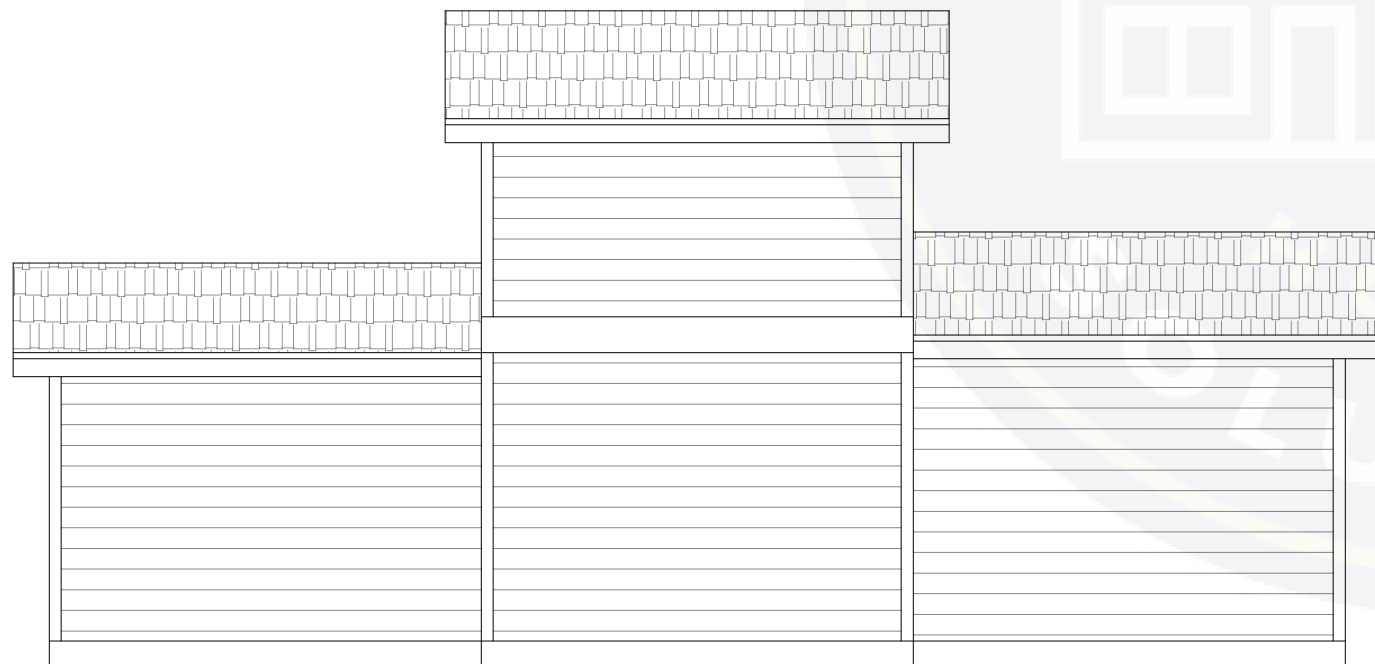

○ FRONT ELEVATION
SCALE: 3/16" = 1'-0"

○ RIGHT ELEVATION
SCALE: 3/16" = 1'-0"

○ REAR ELEVATION
SCALE: 3/16" = 1'-0"

○ LEFT ELEVATION
SCALE: 3/16" = 1'-0"