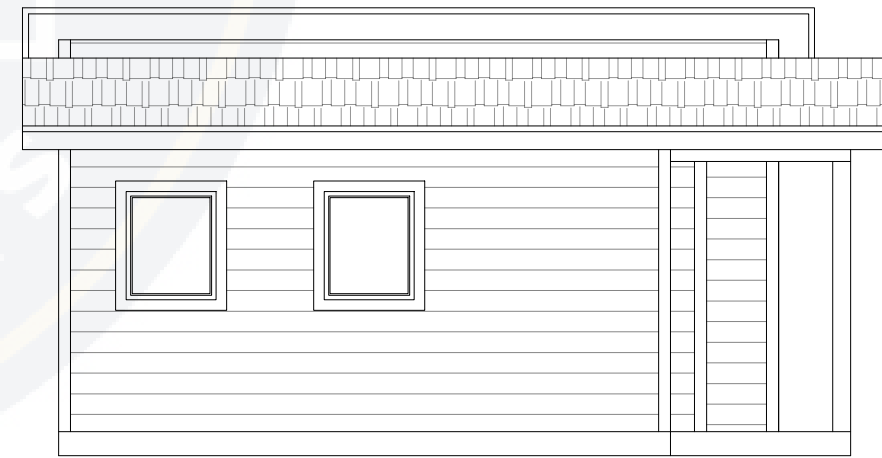

○ FRONT ELEVATION
SCALE: 3/16" = 1'-0"

○ RIGHT ELEVATION
SCALE: 3/16" = 1'-0"

○ REAR ELEVATION
SCALE: 3/16" = 1'-0"

○ LEFT ELEVATION
SCALE: 3/16" = 1'-0"